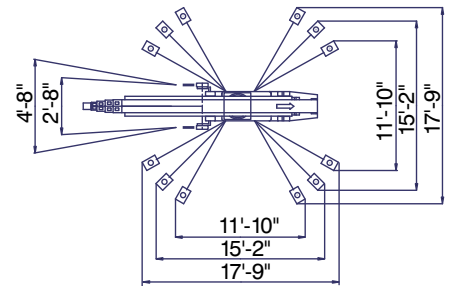

S E R V I C E O N E , I N C .

Reach
New
Heights

Reach-Master FS-95

The Ultimate Atrium Lift

- 95 Foot Working Height
- Passes Through a 32 Inch Wide Door
- 20 Foot Double Jib (2 x 10')
- Unprecedented 45 Foot Outreach
- Multi-Positioning Outriggers for Flexible Set-Up

R E N T A L S • S A L E S • S E R V I C E

HOW WE MEASURE UP

REACH-MASTER FS-95 SPECIFICATIONS

Weight (with standard equipment):	7950 pounds
Height (Transport Mode):	6'-6"
Length/Width (Min.-Max.):	21'/32" - 54"
Maximum Outreach (Varies, see outrigger layout):	37 to 45 feet
Maximum ground pressure under 1 wheel:	116.6 psi
Maximum ground pressure under 1 outrigger plate:	34.1 psi
Maximum load on any 1 outrigger:	4100 pounds

Outrigger Layout (Optimized)

Basket load = 220lb

Outrigger Layout (Standard)

Basket load = 440lb

All measurements are intended as a guide and optional equipment/upgrades may alter measurements. We reserve the right to change prices and specifications without prior notice.