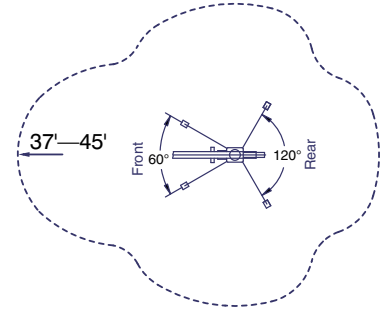

HOW WE MEASURE UP

REACH-MASTER FS-95 SPECIFICATIONS

Weight (with standard equipment):	7950 pounds
Height (Transport Mode):	6'-6"
Length/Width (Min.-Max.):	21'/32" - 54"
Maximum Outreach (Varies, see outrigger layout):	37 to 45 feet
Maximum ground pressure under 1 wheel:	116.6 psi
Maximum ground pressure under 1 outrigger plate:	34.1 psi
Maximum load on any 1 outrigger:	4100 pounds

Outrigger Layout (Optimized)

Basket load = 220lb