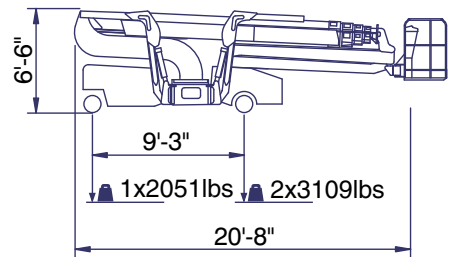

S E R V I C E O N E , I N C .

Reach
New
Heights

Reach-Master FS-95

The Ultimate Atrium Lift

- 95 Foot Working Height
- Passes Through a 32 Inch Wide Door
- 20 Foot Double Jib (2 x 10')
- Unprecedented 45 Foot Outreach
- Multi-Positioning Outriggers for Flexible Set-Up

R E N T A L S • S A L E S • S E R V I C E

HOW WE MEASURE UP

REACH-MASTER FS-95 SPECIFICATIONS

Weight (with standard equipment):	7950 pounds
Height (Transport Mode):	6'-6"
Length/Width (Min.-Max.):	21'/32" - 54"
Maximum Outreach (Varies, see outrigger layout):	37 to 45 feet
Maximum ground pressure under 1 wheel:	116.6 psi
Maximum ground pressure under 1 outrigger plate:	34.1 psi
Maximum load on any 1 outrigger:	4100 pounds

Outrigger Layout (Optimized)

Basket load = 220lb

Outrigger Layout (Standard)

Basket load = 440lb

All measurements are intended as a guide and optional equipment/upgrades may alter measurements. We reserve the right to change prices and specifications without prior notice.