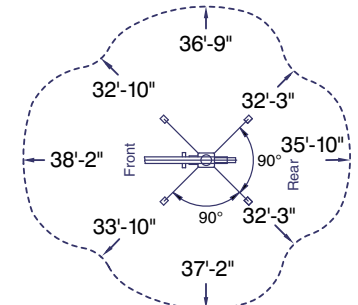

S E R V I C E O N E , I N C .

Reach
New
Heights

Reach-Master FS-95

The Ultimate Atrium Lift

- 95 Foot Working Height
- Passes Through a 32 Inch Wide Door
- 20 Foot Double Jib (2 x 10')
- Unprecedented 45 Foot Outreach
- Multi-Positioning Outriggers for Flexible Set-Up

R E N T A L S • S A L E S • S E R V I C E

HOW WE MEASURE UP

REACH-MASTER FS-95 SPECIFICATIONS

Weight (with standard equipment):	7950 pounds
Height (Transport Mode):	6'-6"
Length/Width (Min.-Max.):	21'/32" - 54"
Maximum Outreach (Varies, see outrigger layout):	37 to 45 feet
Maximum ground pressure under 1 wheel:	116.6 psi
Maximum ground pressure under 1 outrigger plate:	34.1 psi
Maximum load on any 1 outrigger:	4100 pounds

Outrigger Layout (Optimized)

Basket load = 220lb

Outrigger Layout (Standard)

Basket load = 440lb

All measurements are intended as a guide and optional equipment/upgrades may alter measurements. We reserve the right to change prices and specifications without prior notice.