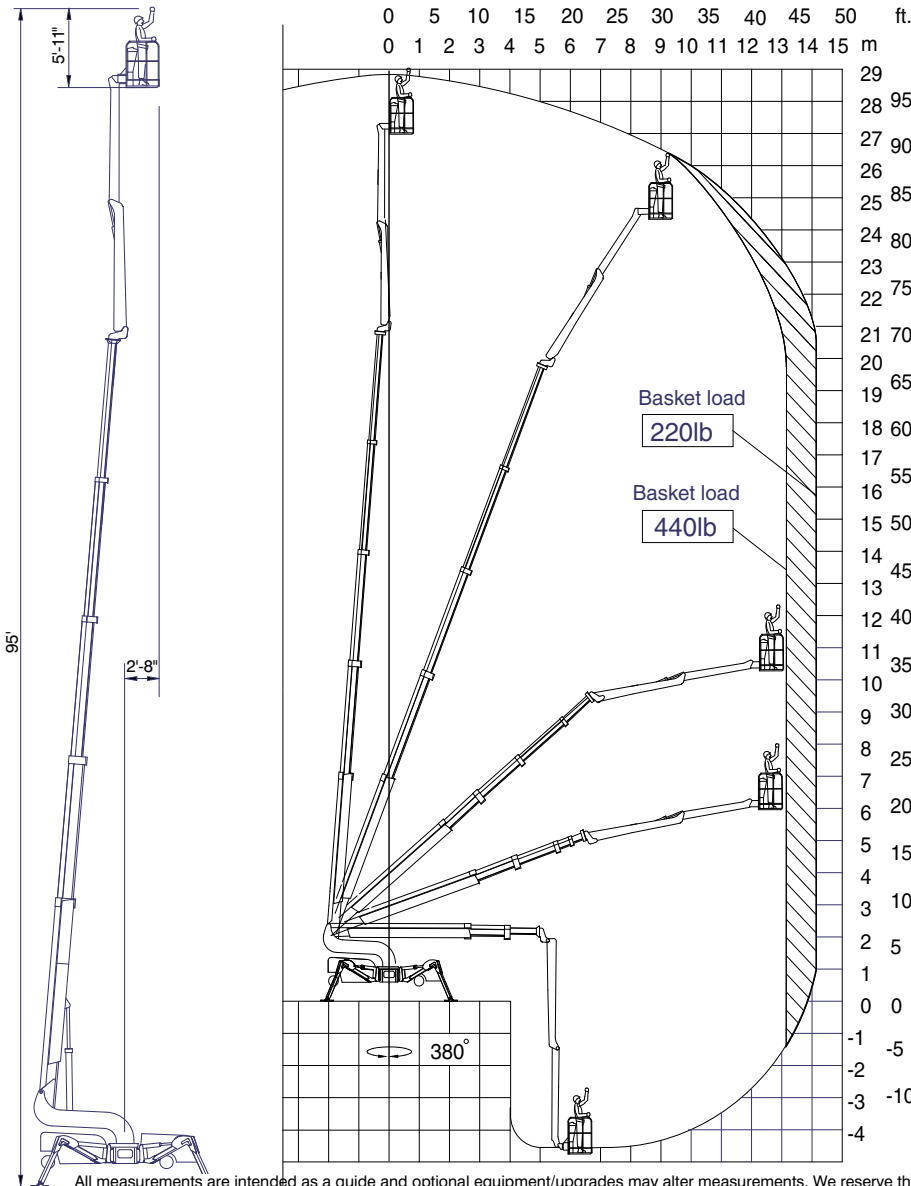

S E R V I C E O N E , I N C .

Reach
New
Heights

Reach-Master FS-95

The Ultimate Atrium Lift

- 95 Foot Working Height
- Passes Through a 32 Inch Wide Door
- 20 Foot Double Jib (2 x 10')
- Unprecedented 45 Foot Outreach
- Multi-Positioning Outriggers for Flexible Set-Up

R E N T A L S • S A L E S • S E R V I C E

HOW WE MEASURE UP

REACH-MASTER FS-95 SPECIFICATIONS

Weight (with standard equipment):	7950 pounds
Height (Transport Mode):	6'-6"
Length/Width (Min.-Max.):	21'/32" - 54"
Maximum Outreach (Varies, see outrigger layout):	37 to 45 feet
Maximum ground pressure under 1 wheel:	116.6 psi
Maximum ground pressure under 1 outrigger plate:	34.1 psi
Maximum load on any 1 outrigger:	4100 pounds

Outrigger Layout (Optimized)

Basket load = 220lb

Outrigger Layout (Standard)

Basket load = 440lb

All measurements are intended as a guide and optional equipment/upgrades may alter measurements. We reserve the right to change prices and specifications without prior notice.