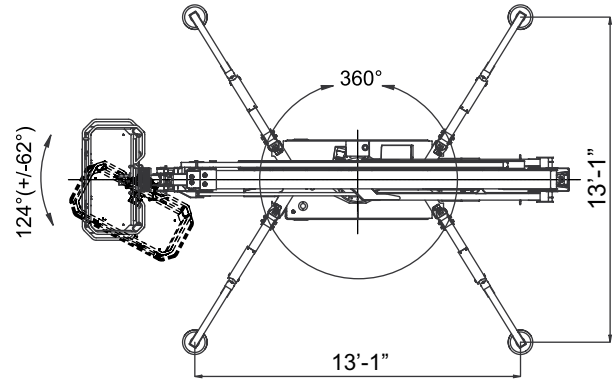

# HOW WE MEASURE UP

## X700 TRACK MOUNTED BOOM

Working Height (265 lbs in Basket)	76'
Working Height (440 lbs in Basket)	71'
Horizontal Reach (265 lbs in Basket)	38'
Horizontal Reach (440 lbs in Basket)	33'
Height (Transport Mode)	6' 6"
Width (Transport Mode)	39"
Length (Transport Mode)	19' 8"
Weight (with Standard Equipment):	6592 lb
Track Bearing Pressure	7 psi
Outrigger Bearing Pressure	43.5 psi

10 5 0 5 10 15 20 25 30 35 40 ft

All measurements are intended as a guide and optional equipment/upgrades may alter measurements. We reserve the right to change prices and specifications without prior notice.