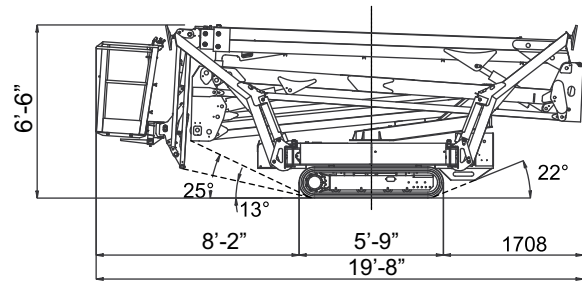

## X700 TRACK MOUNTED BOOM

Working Height (265 lbs in Basket)	76'
Working Height (440 lbs in Basket)	71'
Horizontal Reach (265 lbs in Basket)	38'
Horizontal Reach (440 lbs in Basket)	33'
Height (Transport Mode)	6' 6"
Width (Transport Mode)	39"
Length (Transport Mode)	19' 8"
Weight (with Standard Equipment):	6592 lb
Track Bearing Pressure	7 psi
Outrigger Bearing Pressure	43.5 psi

10 5 0 5 10 15 20 25 30 35 40 ft

All measurements are intended as a guide and optional equipment/upgrades may alter measurements. We reserve the right to change prices and specifications without prior notice.