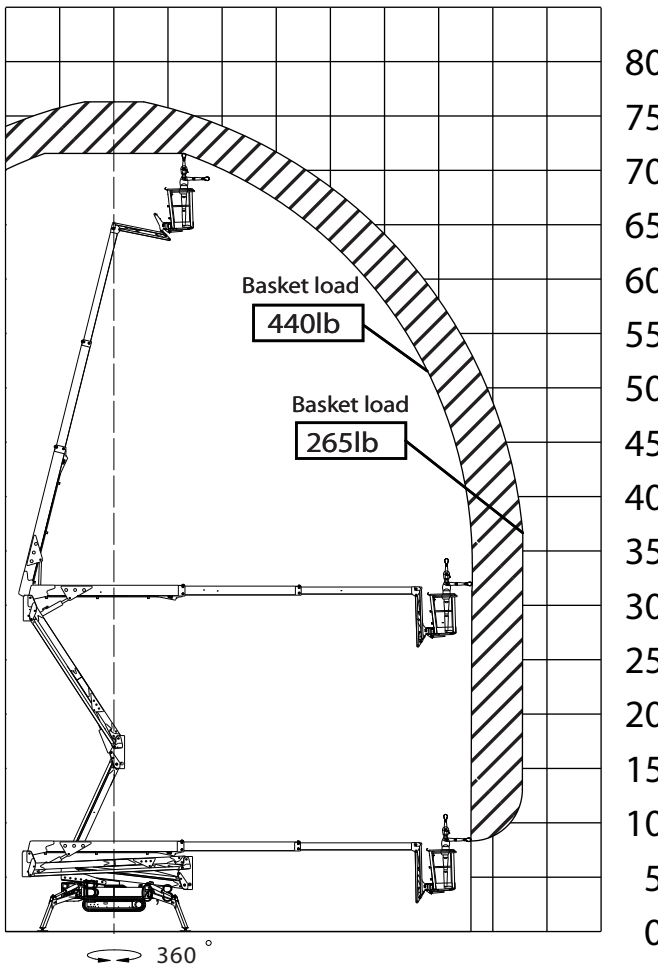

# HOW WE MEASURE UP

## X700 TRACK MOUNTED BOOM

Working Height (265 lbs in Basket)	76'
Working Height (440 lbs in Basket)	71'
Horizontal Reach (265 lbs in Basket)	38'
Horizontal Reach (440 lbs in Basket)	33'
Height (Transport Mode)	6' 6"
Width (Transport Mode)	39"
Length (Transport Mode)	19' 8"
Weight (with Standard Equipment):	6592 lb
Track Bearing Pressure	7 psi
Outrigger Bearing Pressure	43.5 psi

10 5 0 5 10 15 20 25 30 35 40 ft

All measurements are intended as a guide and optional equipment/upgrades may alter measurements. We reserve the right to change prices and specifications without prior notice.