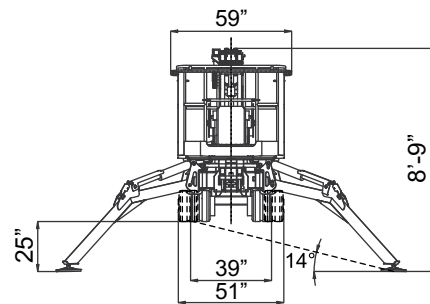

## X700 TRACK MOUNTED BOOM

Working Height (265 lbs in Basket)	76'
Working Height (440 lbs in Basket)	71'
Horizontal Reach (265 lbs in Basket)	38'
Horizontal Reach (440 lbs in Basket)	33'
Height (Transport Mode)	6' 6"
Width (Transport Mode)	39"
Length (Transport Mode)	19' 8"
Weight (with Standard Equipment):	6592 lb
Track Bearing Pressure	7 psi
Outrigger Bearing Pressure	43.5 psi

10 5 0 5 10 15 20 25 30 35 40 ft

All measurements are intended as a guide and optional equipment/upgrades may alter measurements. We reserve the right to change prices and specifications without prior notice.