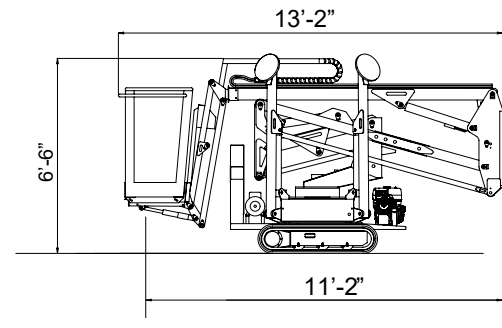

SERVICE ONE ACCESS, INC.

X430

TRACK MOUNTED BOOM

This amazing compact lift reaches heights of 50 feet, fits through a 30 inch door, and weighs just 4,392 lbs

800-298-7990
www.ServiceOneAccess.com

narrow • low floor pressure • articulating

"Crawler" Drive Navigates Rough Terrain

Fits Through 32 inch Door

Compact Outrigger Footprint

RENTALS • SALES • SERVICE

HOW WE MEASURE UP

X430 TRACK MOUNTED BOOM

Working Height	50
Platform Height Height	43'-6"
Horizontal Reach	21'-7"
Track Length	4'-1"
Height (Transport Mode, Pads Detached)	6'-6"
Width (Transport Mode)	29"
Length (Transport Mode)	13'-2"
Length (Transport Mode - Basket Removed)	11'-2"
Weight (with Standard Equipment)	4,392 lb
Track Bearing Pressure	8.20 psi
Outrigger Bearing Pressure	34.1 psi
Platform Size	58" x 30"
Swing: Non-continuous	360°
Outrigger Footprint	9'-8" x 9'-8"

All measurements are intended as a guide and optional equipment/upgrades may alter measurements. We reserve the right to change prices and specifications without prior notice. 1/2016

**Custom Aerial Booms
and Atrium Lifts
available up to 180 foot
reach. Access
solutions and consulting
services available
worldwide.**