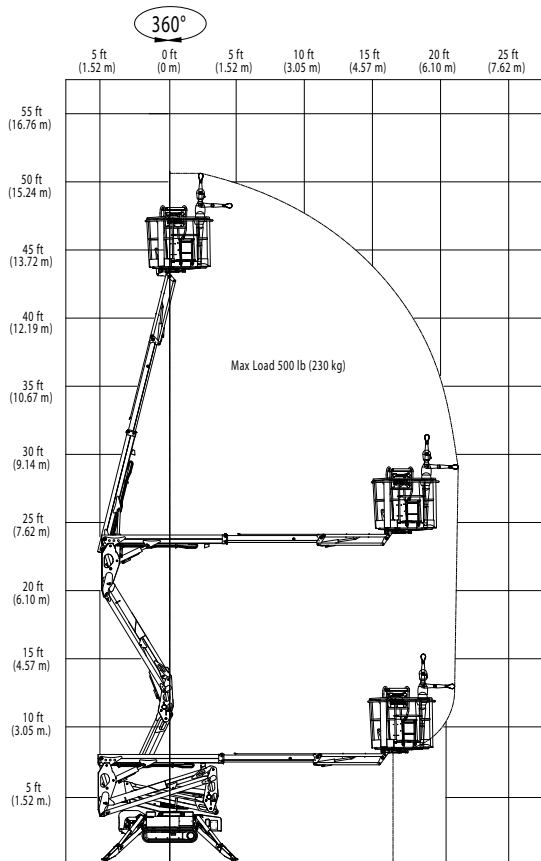

SERVICE ONE ACCESS, INC.

X430

TRACK MOUNTED BOOM

This amazing compact lift reaches heights of 50 feet, fits through a 30 inch door, and weighs just 4,392 lbs

800-298-7990
www.ServiceOneAccess.com

narrow • low floor pressure • articulating

"Crawler" Drive Navigates Rough Terrain

Fits Through 32 inch Door

Compact Outrigger Footprint

RENTALS • SALES • SERVICE

HOW WE MEASURE UP

X430 TRACK MOUNTED BOOM

Working Height	50
Platform Height Height	43'-6"
Horizontal Reach	21'-7"
Track Length	4'-1"
Height (Transport Mode, Pads Detached)	6'-6"
Width (Transport Mode)	29"
Length (Transport Mode)	13'-2"
Length (Transport Mode - Basket Removed)	11'-2"
Weight (with Standard Equipment)	4,392 lb
Track Bearing Pressure	8.20 psi
Outrigger Bearing Pressure	34.1 psi
Platform Size	58" x 30"
Swing: Non-continuous	360°
Outrigger Footprint	9'-8" x 9'-8"

All measurements are intended as a guide and optional equipment/upgrades may alter measurements. We reserve the right to change prices and specifications without prior notice. 1/2016

**Custom Aerial Booms
and Atrium Lifts
available up to 180 foot
reach. Access
solutions and consulting
services available
worldwide.**