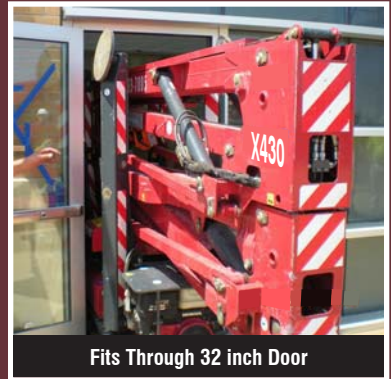

SERVICE ONE ACCESS, INC.

X430

TRACK MOUNTED BOOM

This amazing compact lift reaches heights of 50 feet, fits through a 30 inch door, and weighs just 4,392 lbs

800-298-7990
www.ServiceOneAccess.com

narrow • low floor pressure • articulating

"Crawler" Drive Navigates Rough Terrain

Fits Through 32 inch Door

Compact Outrigger Footprint

RENTALS • SALES • SERVICE

HOW WE MEASURE UP

X430 TRACK MOUNTED BOOM

Working Height	50
Platform Height Height	43'-6"
Horizontal Reach	21'-7"
Track Length	4'-1"
Height (Transport Mode, Pads Detached)	6'-6"
Width (Transport Mode)	29"
Length (Transport Mode)	13'-2"
Length (Transport Mode - Basket Removed)	11'-2"
Weight (with Standard Equipment)	4,392 lb
Track Bearing Pressure	8.20 psi
Outrigger Bearing Pressure	34.1 psi
Platform Size	58" x 30"
Swing: Non-continuous	360°
Outrigger Footprint	9'-8" x 9'-8"