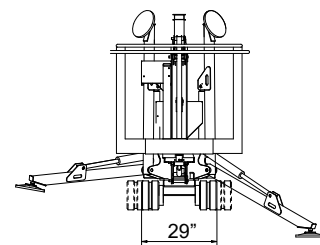

SERVICE ONE ACCESS, INC.

X430

TRACK MOUNTED BOOM

This amazing compact lift reaches heights of 50 feet, fits through a 30 inch door, and weighs just 4,392 lbs

800-298-7990
www.ServiceOneAccess.com

narrow • low floor pressure • articulating

"Crawler" Drive Navigates Rough Terrain

Fits Through 32 inch Door

Compact Outrigger Footprint

RENTALS • SALES • SERVICE

HOW WE MEASURE UP

X430 TRACK MOUNTED BOOM

Working Height	50
Platform Height Height	43'-6"
Horizontal Reach	21'-7"
Track Length	4'-1"
Height (Transport Mode, Pads Detached)	6'-6"
Width (Transport Mode)	29"
Length (Transport Mode)	13'-2"
Length (Transport Mode - Basket Removed)	11'-2"
Weight (with Standard Equipment)	4,392 lb
Track Bearing Pressure	8.20 psi
Outrigger Bearing Pressure	34.1 psi
Platform Size	58" x 30"
Swing: Non-continuous	360°
Outrigger Footprint	9'-8" x 9'-8"

All measurements are intended as a guide and optional equipment/upgrades may alter measurements. We reserve the right to change prices and specifications without prior notice. 1/2016

**Custom Aerial Booms
and Atrium Lifts
available up to 180 foot
reach. Access
solutions and consulting
services available
worldwide.**