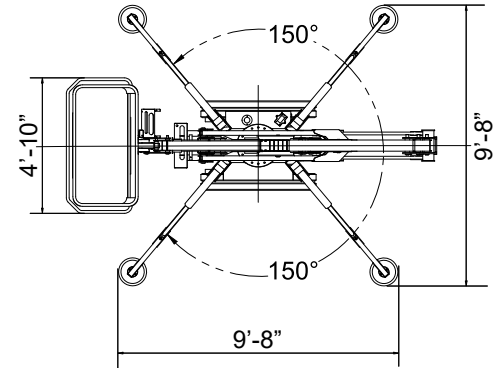

SERVICE ONE ACCESS, INC.

X430

TRACK MOUNTED BOOM

This amazing compact lift reaches heights of 50 feet, fits through a 30 inch door, and weighs just 4,392 lbs

800-298-7990
www.ServiceOneAccess.com

narrow • low floor pressure • articulating

"Crawler" Drive Navigates Rough Terrain

Fits Through 32 inch Door

Compact Outrigger Footprint

RENTALS • SALES • SERVICE

HOW WE MEASURE UP

X430 TRACK MOUNTED BOOM

Working Height	50
Platform Height Height	43'-6"
Horizontal Reach	21'-7"
Track Length	4'-1"
Height (Transport Mode, Pads Detached)	6'-6"
Width (Transport Mode)	29"
Length (Transport Mode)	13'-2"
Length (Transport Mode - Basket Removed)	11'-2"
Weight (with Standard Equipment)	4,392 lb
Track Bearing Pressure	8.20 psi
Outrigger Bearing Pressure	34.1 psi
Platform Size	58" x 30"
Swing: Non-continuous	360°
Outrigger Footprint	9'-8" x 9'-8"

All measurements are intended as a guide and optional equipment/upgrades may alter measurements. We reserve the right to change prices and specifications without prior notice. 1/2016

**Custom Aerial Booms
and Atrium Lifts
available up to 180 foot
reach. Access
solutions and consulting
services available
worldwide.**